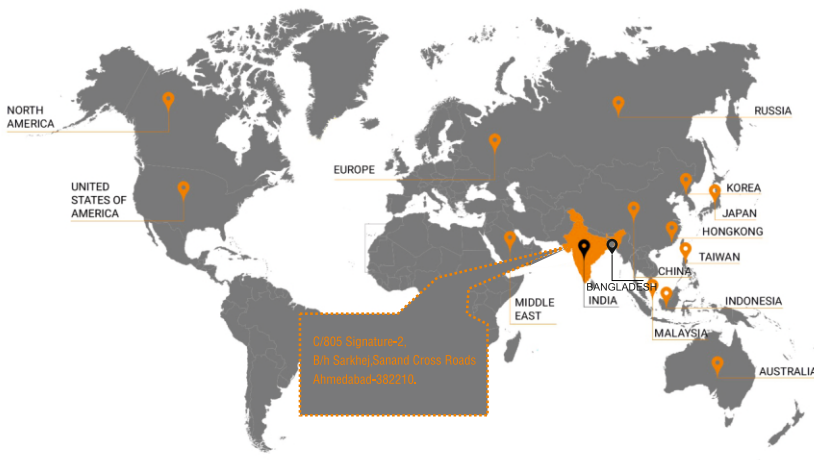

OUR BELT ADVANTAGES

- High Level of repeat accuracy
- NO fluctuation
- Fast and accurate
- Pitch line results 100%

AL REHMAN BELTS **WORLDWIDE NETWORK**

AL REHMAN BELTS **NETWORK IN INDIA**

FACTORY

A 17-21, Dk Textile Compound Opp. Prem Process
Piplaj Pirana Road, Ahmedabad-382345