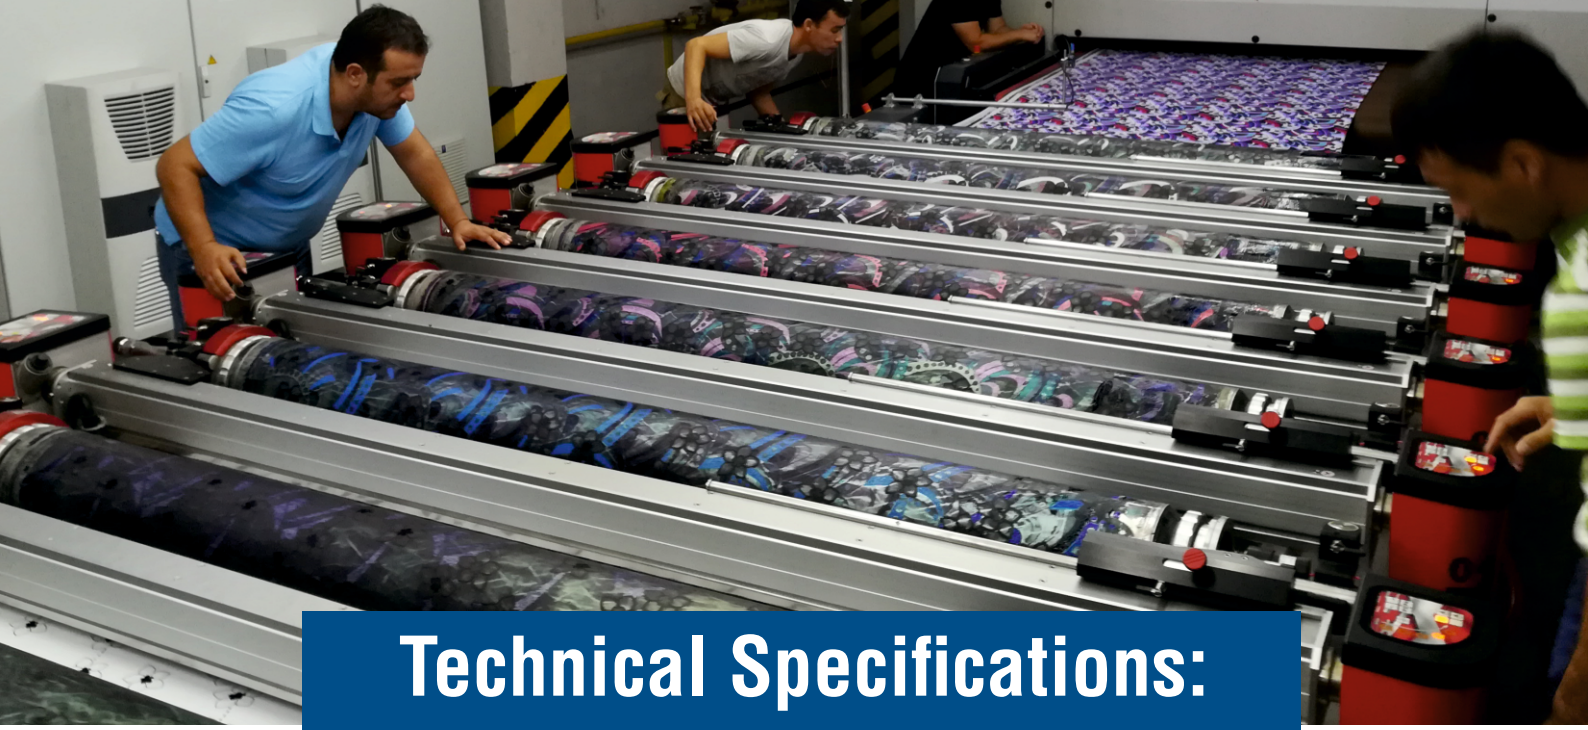

AL-REHMAN BELTS

Your Partner In Motion

Al Rehman Belts
Is The Leading **Manufacturer** And
supplier of High quality Printing belts

About us

From last 22 years Al Rehman Belts is the leading manufacturer and supplier of High quality Printing belts. Concerning Textile Printing ,Pu belts,TPU belts gave us the necessary experience and impatus to start manufacture of Al Rehman Belts are at par in terms of quality.

Services we Offer

- ✓ Comprehensive Consulting and Technical Support
- ✓ Fabrication assembly and local installation service
- ✓ Customer training programme and maintainance
- ✓ We solve joint problem
- ✓ size zero belt & repair
- ✓ Minimum down time
- ✓ precise printing results
- ✓ High level of repeat accuracy
- ✓ conveyors & Accessories