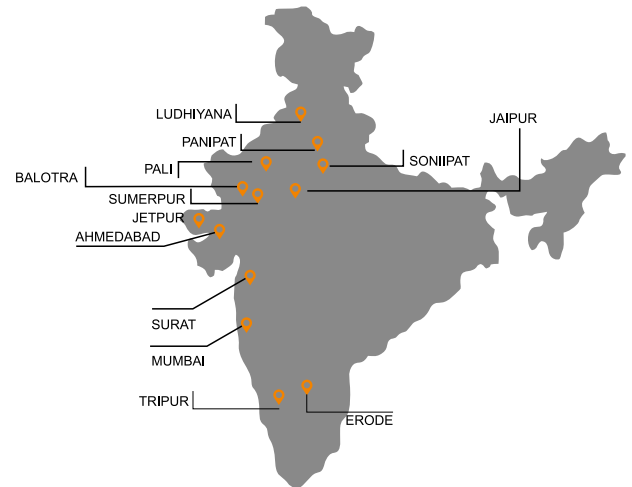

Zimmer

AL REHMAN VULCANIZING WORKS

(FOR ANY TYPE OF BELTS)

- All Types Of Belts Problems Solving
- Services For Belts
- Salvage Problems Solving
- Air Bubble Problem Solving

- Instant Belt Problem Solving
- Coating Services
- High Accuracy & Precision & timely
- Customer Satisfied.

OUR BELT ADVANTAGES

- High Level of repeat accuracy
- NO fluctuation
- Fast and accurate
- Pitch line results 100%

AL REHMAN BELTS **WORLDWIDE NETWORK**

AL REHMAN BELTS **NETWORK IN INDIA**

FACTORY

A 17-21, Dk Textile Compound Opp. Prem Process
Piplaj Pirana Road, Ahmedabad-382345